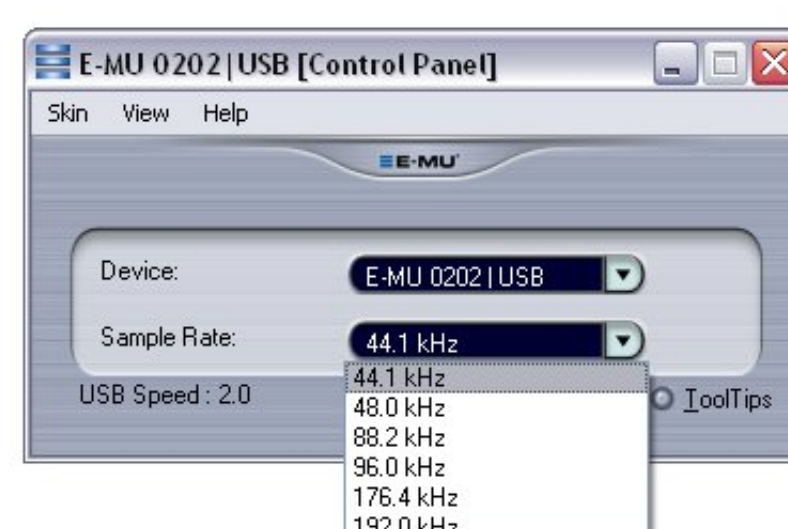

[E.MU.0202 Usb Driver For Mac](#)